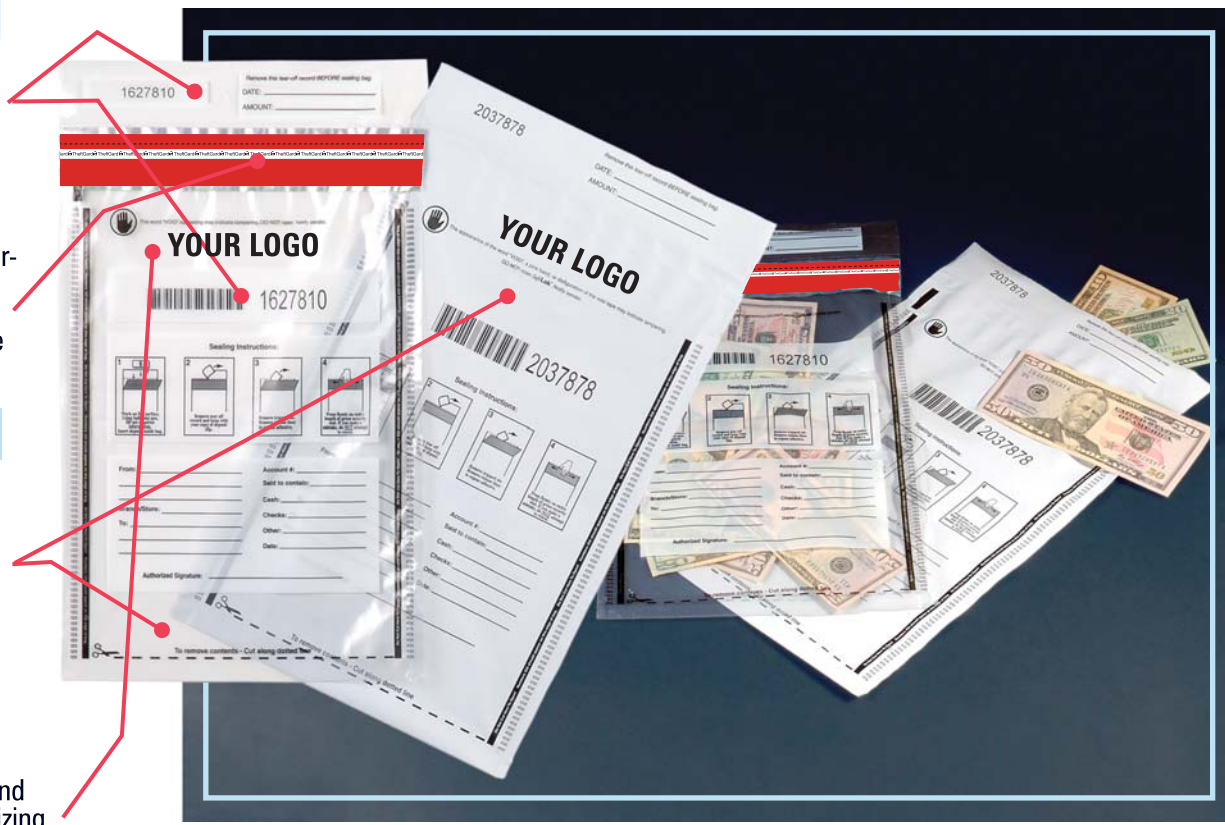

Strong, **TheftGard*** bags are superior to traditional courier pouches and can be printed with your company's logo. Please see all of the features listed below.

When it comes to innovation and reliability, you can count on **Belle-Pak Packaging** to provide the best selection and quality.

SECURITY TRANSFER BAGS

TheftGard*

RECEIPTS & TRACKING

Tear-off receipts are sequentially numbered, matching the bag and barcode for easy tracking.

TAPE CLOSURES

Extremely aggressive, tamper-evident tape holds the bag securely and provides an immediate indication that the seal has been compromised.

CLEAR OR WHITE FILM

TheftGard* security bags are made from clear film for easy content identification or opaque, white film to conceal the contents. Easy-to-write-on, white surfaces require no special pens.

CUSTOM PRINTING

Belle-Pak is a flexo printer and converter: therefore, customizing an order with your company logo is easy.

CONVENIENCE

TheftGard* standard security bags are designed for one-time use. They are approved by major banks and armored car companies to replace conventional pouches. The bags are clean and easy to work with.